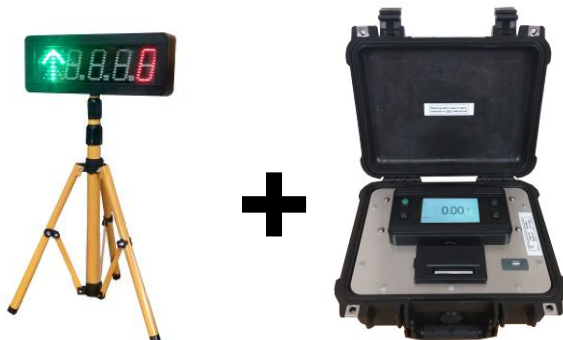

## PORTABLE WEIGHING FOR AGRICULTURE PORTABLE WEIGH-BEAMS

<b>2.8m</b>	<b>Portable Weigh-Beams + WB6</b>	<b>£6,700<sup>+ VAT</sup></b>
<b>4.4m</b>	<b>Portable Weigh-Beams + WB6</b>	<b>£8,600<sup>+ VAT</sup></b>

*(Ex Works Prices. Kits Include Steel Platforms, WB6 Indicator, Cables & Large Display / Traffic Light. Includes Built in Power Supply.)*

### Standard Kit

**WB6 Indicator + Printer + Traffic Light + Numerical Display + USB**