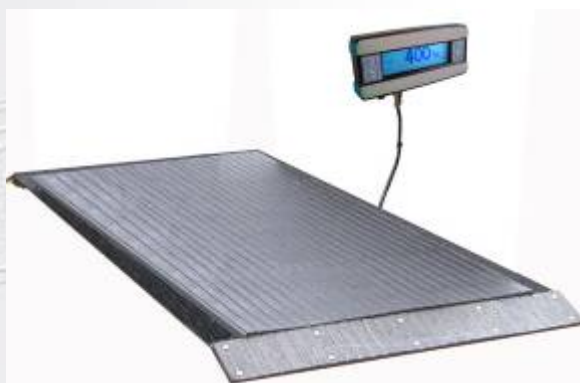

Griffith Elder

Equine Scale Price List 2019

Standard Equine Weighbridge **£ 2,600.00 GBP**

- Platform with integral ramps
- Heavy duty rubber mats
- Steel rails with marine plywood sides
- Weight Indicator model WT2
- Power Cable (240v/12 volts)

Equine Weighbridge, no sides **£ 1,950.00 GBP**

- Platform with integral ramps
- Heavy duty rubber mats
- Weight Indicator model WT2
- Indicator wall mounting bracket
- Power Cable (240v/12 volts)

Equine Weighbridge in a pit **£ 2,480.00 GBP**

- Framework to concrete in the ground
- Platform (fits inside frame)
- Heavy duty rubber mat
- Weight Indicator model WT2
- Indicator wall mounting bracket
- Power Cable (240v/12 volts)

Options

- Printer (attached to indicator) **£ 560.00 GBP**
- Computer Program to download weights of horses to a PC for long term storage, complete with cable **£ 980.00 GBP**