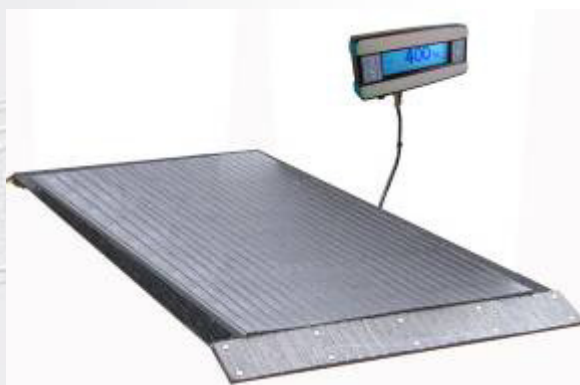

### Standard Equine Weighbridge £ 2,600.00 GBP

- Platform with integral ramps
- Heavy duty rubber mats
- Steel rails with marine plywood sides
- Weight Indicator model WT1
- Power Cable (240v/12 volts)

### Equine Weighbridge, no sides £ 1,950.00 GBP

- Platform with integral ramps
- Heavy duty rubber mats
- Weight Indicator model WT1
- Indicator wall mounting bracket
- Power Cable (240v/12 volts)

### Equine Weighbridge in a pit £ 2,480.00 GBP

- Framework to concrete in the ground
- Platform (fits inside frame)
- Heavy duty rubber mat
- Weight Indicator model WT1
- Indicator wall mounting bracket
- Power Cable (240v/12 volts)